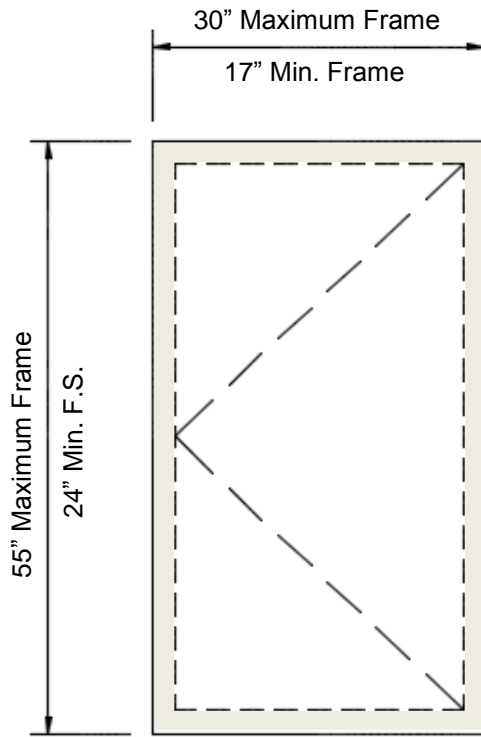

Min/Max Frame Size For MPG 2780-ZS Window

CASEMENT

PROJECT - OUT

Maximum Size Summary

Casement: 30" x 55"
 Awning: 60" x 36"

Minimum Size Summary

Casement: 17" x 24"
 Awning: 17" x 17"