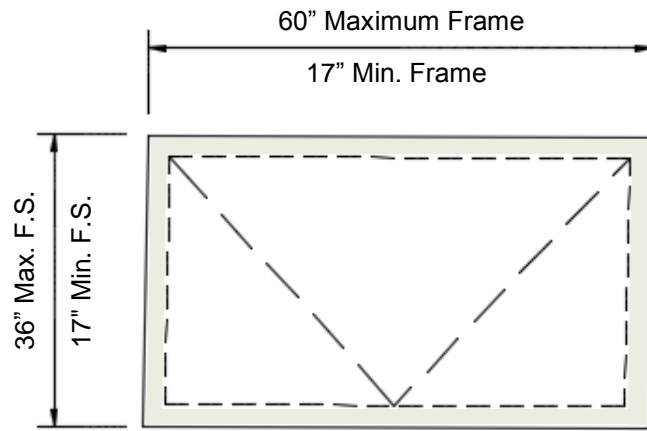

Min/Max Frame Size For MPG 2780-ZS Window

CASEMENT

PROJECT - OUT

Maximum Size Summary

Casement: 30" x 55"
 Awning: 60" x 36"

Minimum Size Summary

Casement: 17" x 24"
 Awning: 17" x 17"