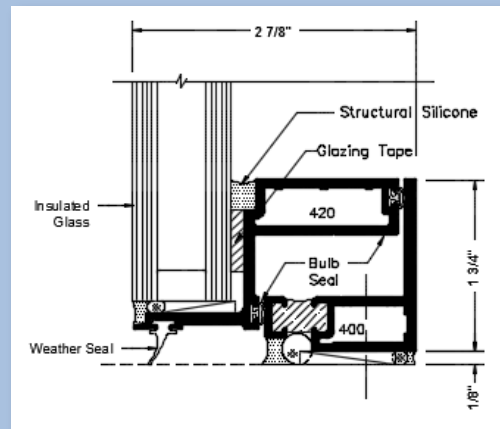

The MPG 2780-ZS

Zero Sightline Window Series
 Integrated into storefront & curtainwall frames

- Awnings
 - Casements
- Fully AAMA tested

Anchored Frame

Features:

- 2 7/8" Deep Frame
- Crimped & Sealed Corners
- Duel Sash Weatherstrip
- Anodized & Painted Finishes
- Hardware Options
- Factory Glazed
- Full Product Warranty