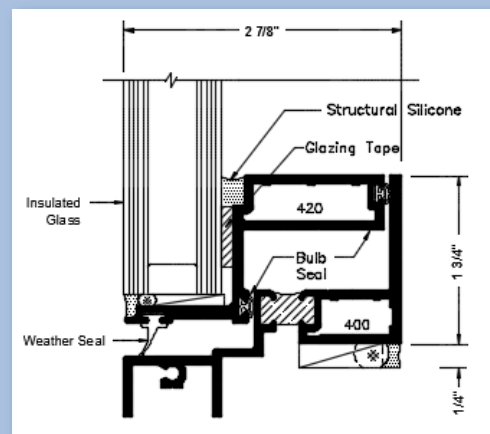

The MPG 2780-ZS

Zero Sightline Window Series
 Integrated into storefront & curtainwall frames

- Awnings
 - Casements
- Fully AAMA tested

Anchored Frame

Features:

- 2 7/8" Deep Frame
- Crimped & Sealed Corners
- Duel Sash Weatherstrip
- Anodized & Painted Finishes
- Hardware Options
- Factory Glazed
- Full Product Warranty