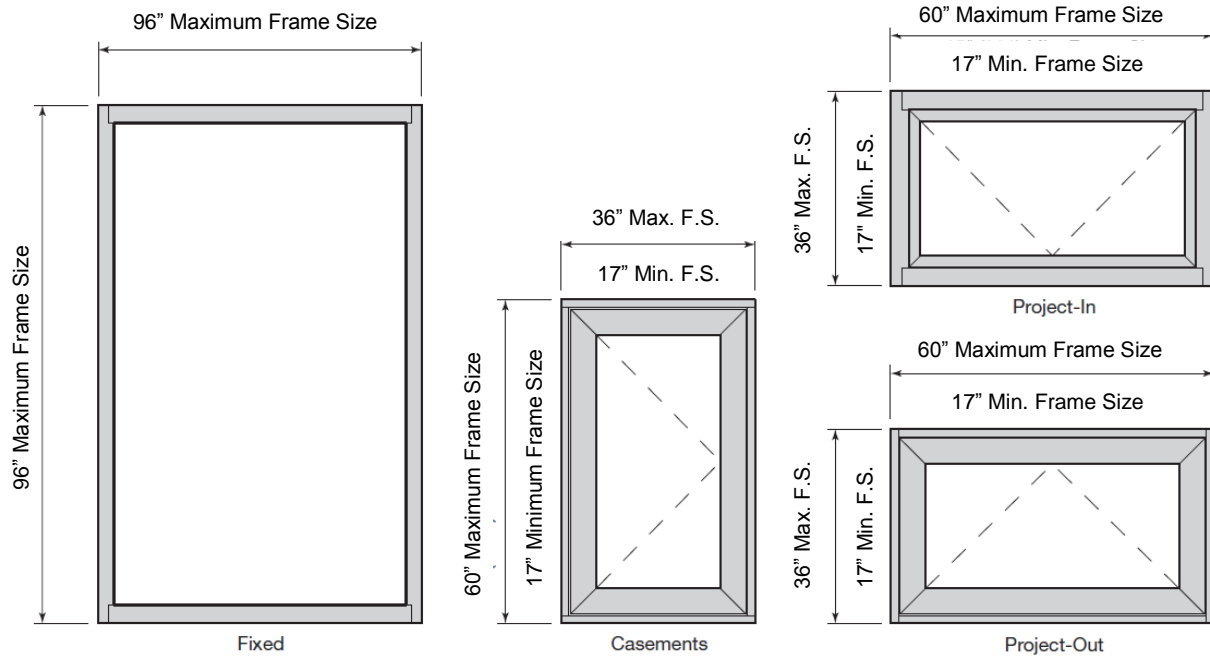

Min/Max Frame Size For MPG 2250T Window

Maximum Size Summary

Casement: 36" x 60"
 Awning: 60" x 36"
 Hopper: 60" x 36"

Minimum Size Summary

All Types: 17" x 17"