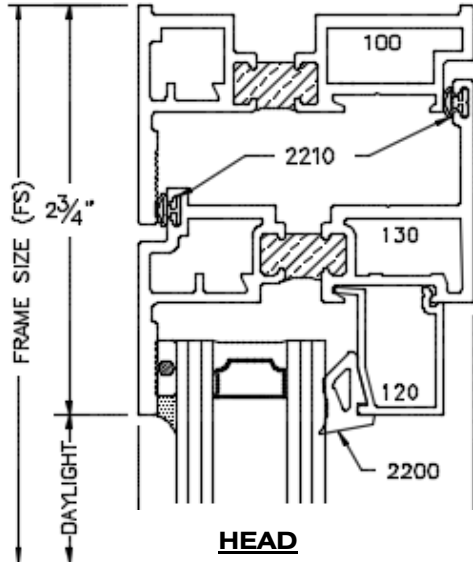

## Casement & Project Out

Do not scale

## Project-In / Hopper

Do not scale

## Fixed Glass Frame

**HEAD**

**JAMB** (no leg frame)

**SILL**

**INTERMEDIATE**

**EXTENDED LEG FRAME**

Do not scale

# 2250T DETAILS